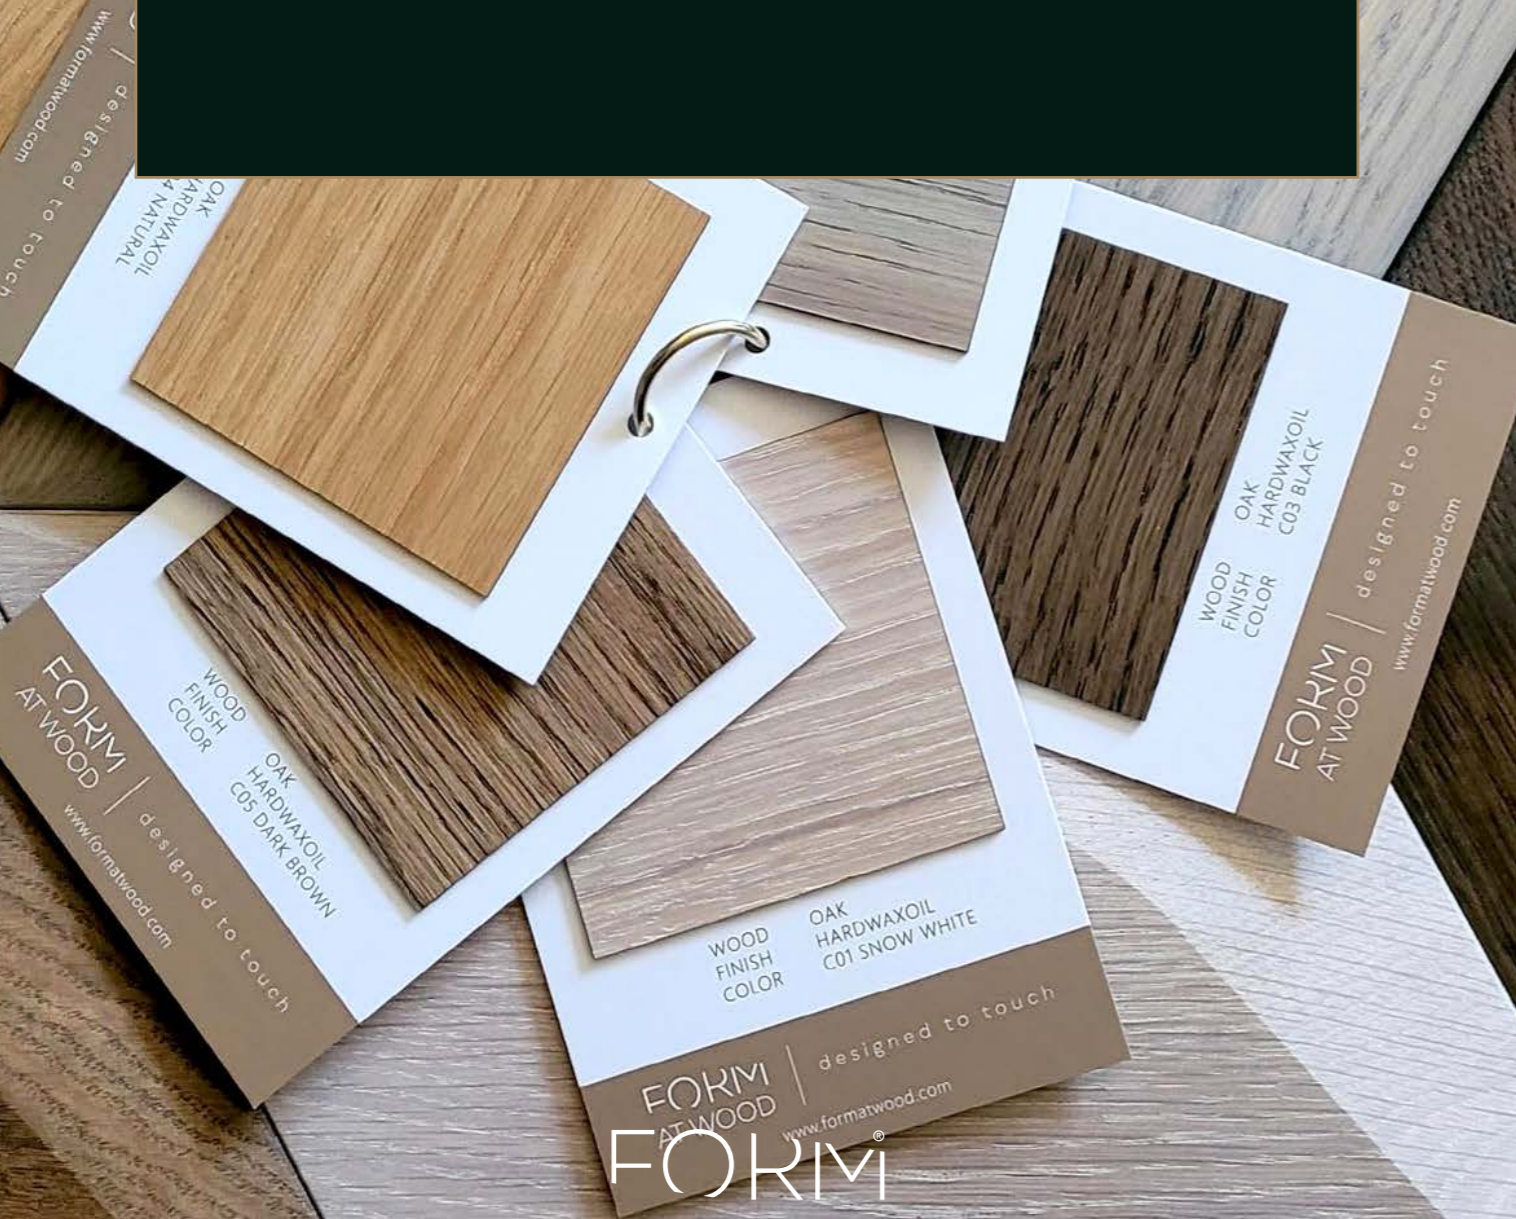

AVAILABLE OAK FINISHES

C01
SNOW WHITE

C04
NATURAL

C02
SILKY GRAY

C05
DARK BROWN

C03
BLACK

C06
NORDIC RAW

FORM
AT WOOD

designed to
TOUCH

*The colors shown are for illustration only and may differ slightly from reality.