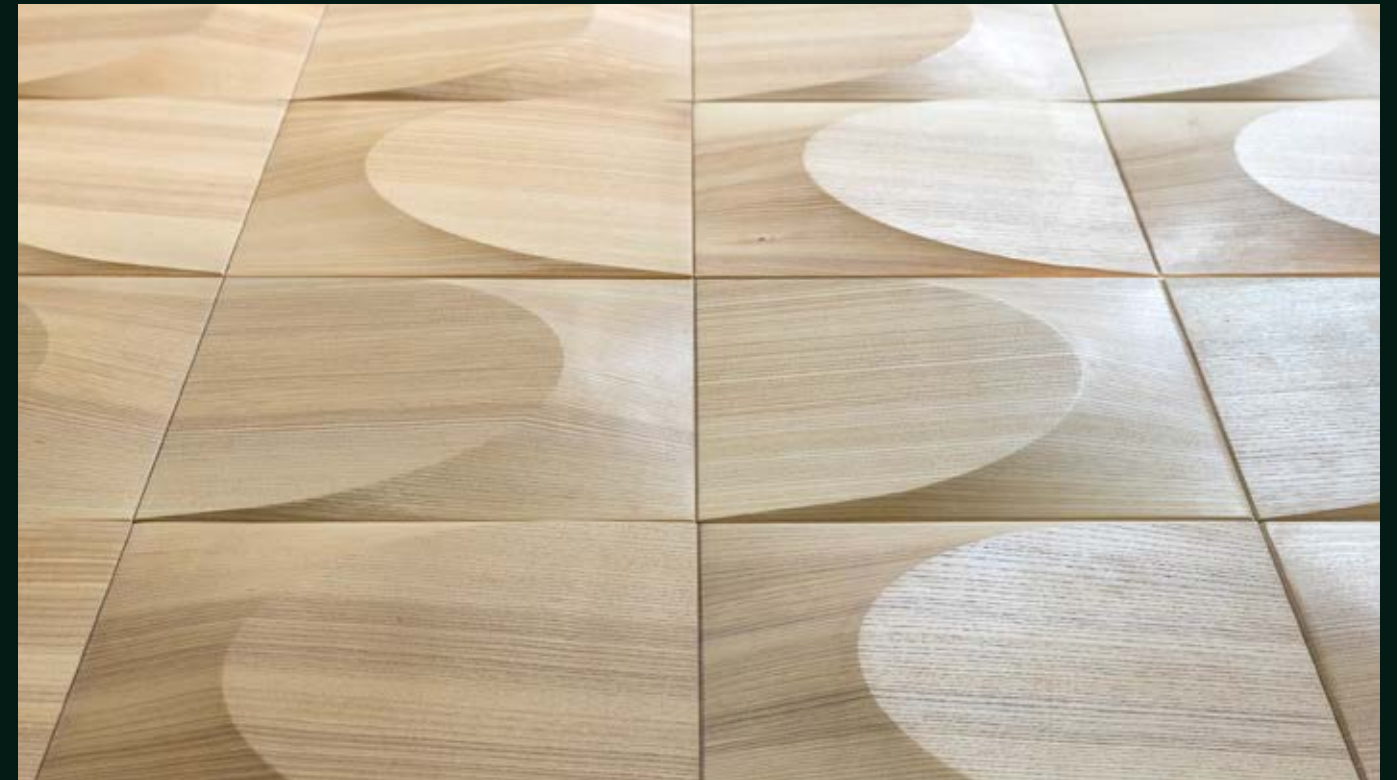

ARCH

The ARCH panel stands out with its soft shapes and mild curves in a distinctive three-dimensional design. The 3D square-shaped panel, with a curved line in the middle, aligns with the latest trends in modern interior design. Its wave-like pattern perfectly enhances modern interiors and can also add a classic touch to antique styles. With its symmetrical design, ARCH fosters a peaceful and positive atmosphere in any room, adding warmth and enhancing the overall mood.

FORIVI[®]
AT WOOD

designed to
TOUCH

FORIVI[®]
AT WOOD

designed to
TOUCH

PRODUCT FEATURES:

- square profile panel
- one-sided symmetry, resembling a barrel vault
- soft, mid-curved form
- many arrangement possibilities, especially when combined with other panel models
- ease of assembly thanks to the perpendicular form
- perfect for creating a classic interior style

SPECIFICATION:

- thickness: 30mm (1,18in)
- material: engineered plywood + wood
- wood type: oak / American walnut / ash
- finish: Hard Wax Oil / Varnish
- side length: 25cm (9,84in)
- weight: 950g (2,09lb)
- 1m² = 10,76ft² = 16pcs.