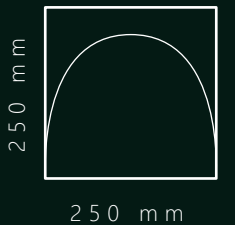

SPECIFICATION:

- thickness: 30mm (1,18in)
- material: engineered plywood + wood
- wood type: oak / American walnut / ash
- finish: Hard Wax Oil / Varnish
- side length: 25cm (9,84in)
- weight: 950g (2,09lb)
- 1m² = 10,76ft² = 16pcs.